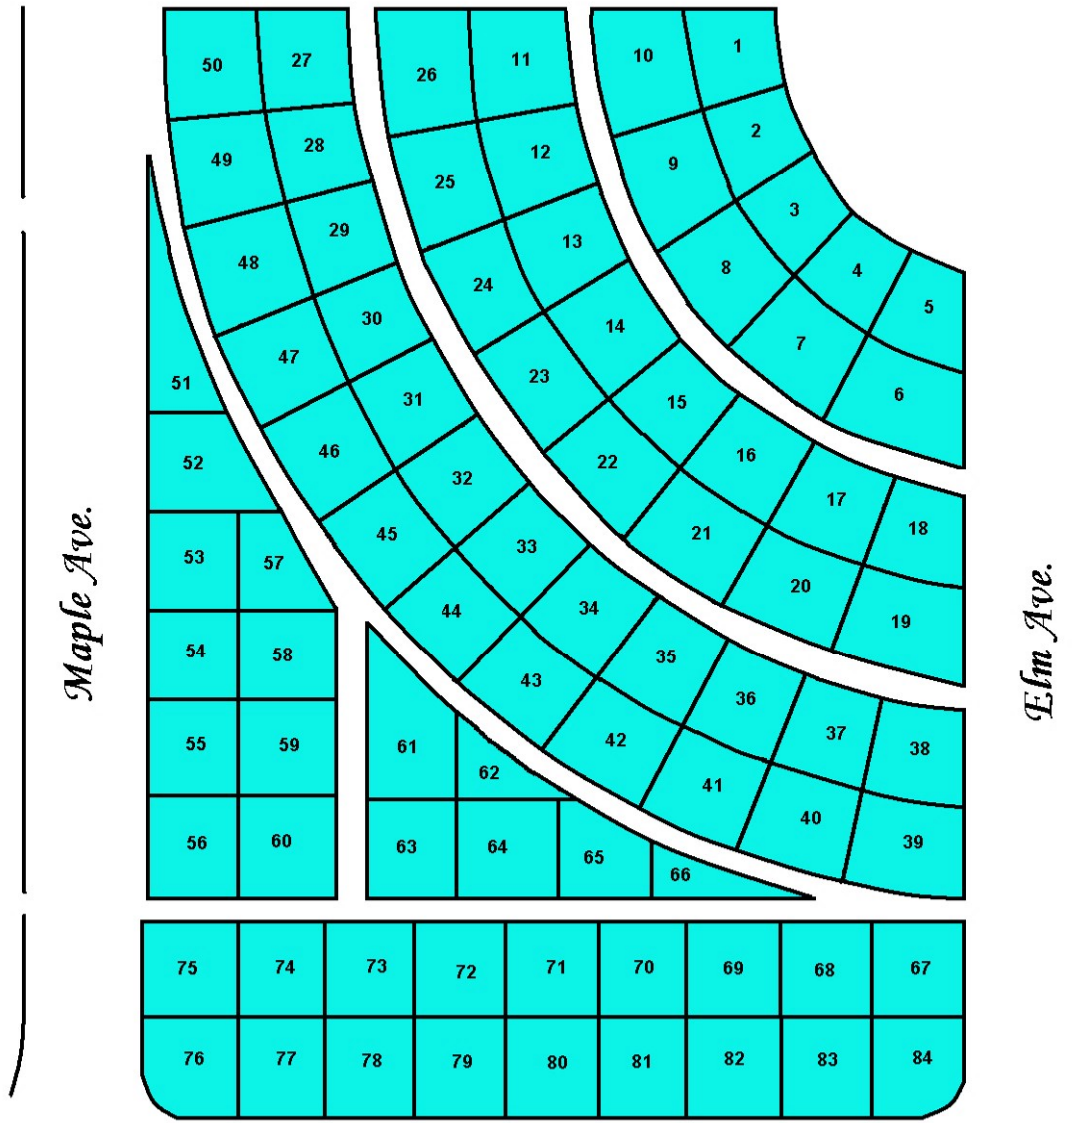

# Section 20

Wisteria Ave.

Key	
<span style="color: cyan;">■</span>	Sold
<span style="color: magenta;">■</span>	For Sale
<span style="color: yellow;">■</span>	Not For Sale