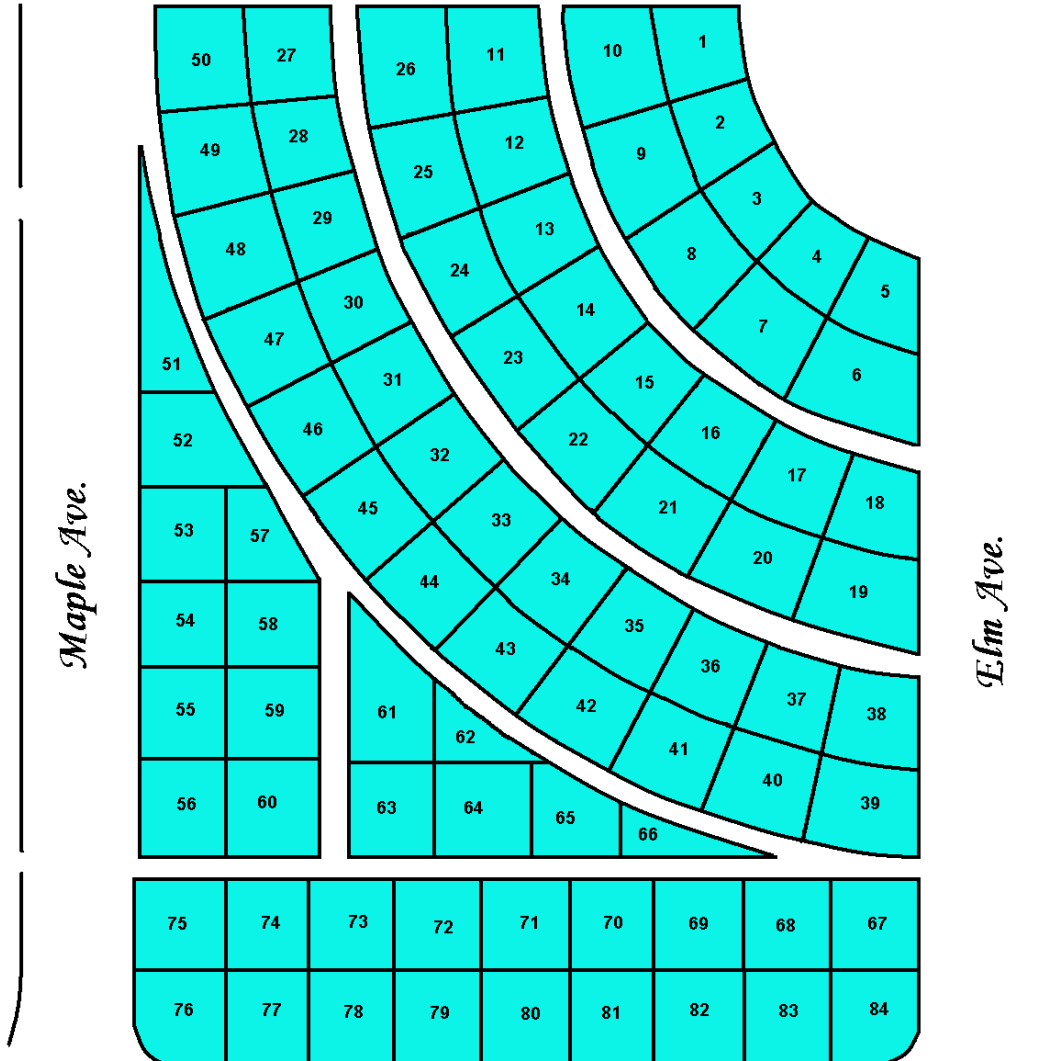

Section 20

Wisteria Ave.

Key

- Sold
- For Sale
- Not For Sale