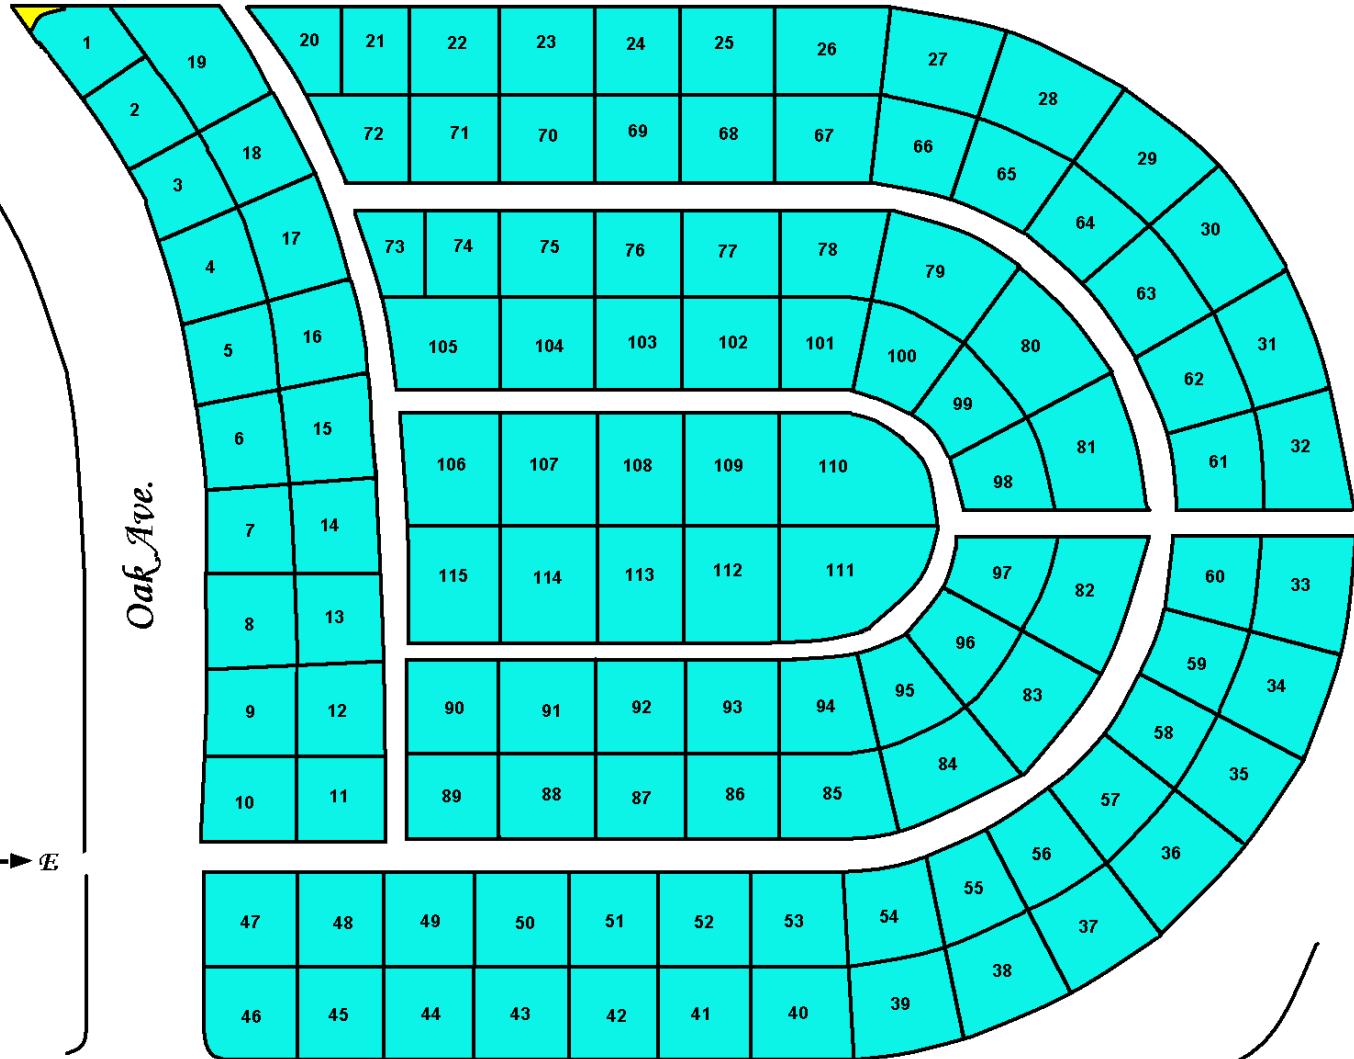

# Section 17

Wisteria Ave.

Key	
<span style="color: cyan;">■</span>	Sold
<span style="color: pink;">■</span>	For Sale
<span style="color: yellow;">■</span>	Not For Sale